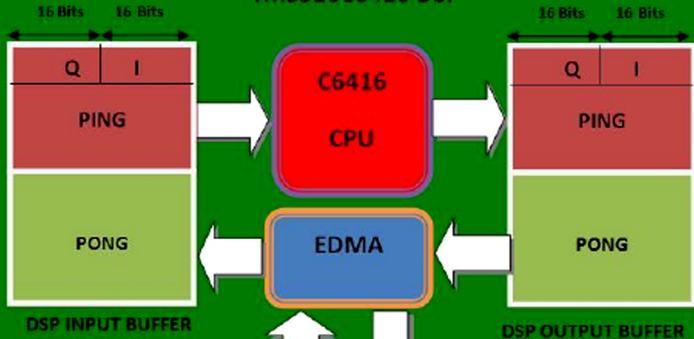

TMS320C6416 DSP

FPGA

ADC

DAC

FIFO

FIFO