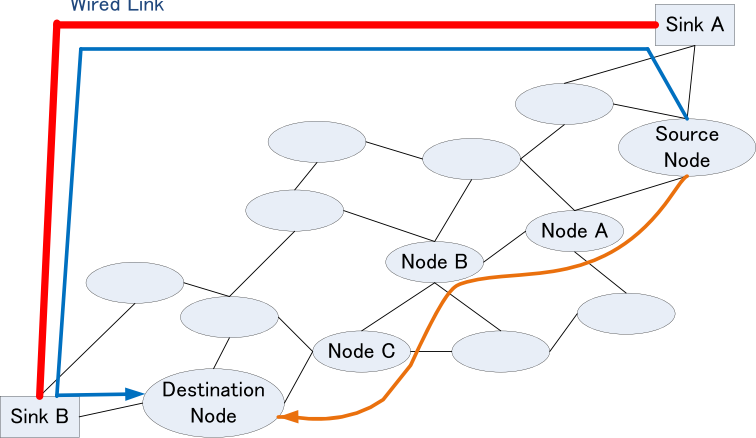

Wired Link

➡ PBAR (2 hops for wireless and 1 hop for wired communication)

➡ The shortest path (4 hops for wireless communication)