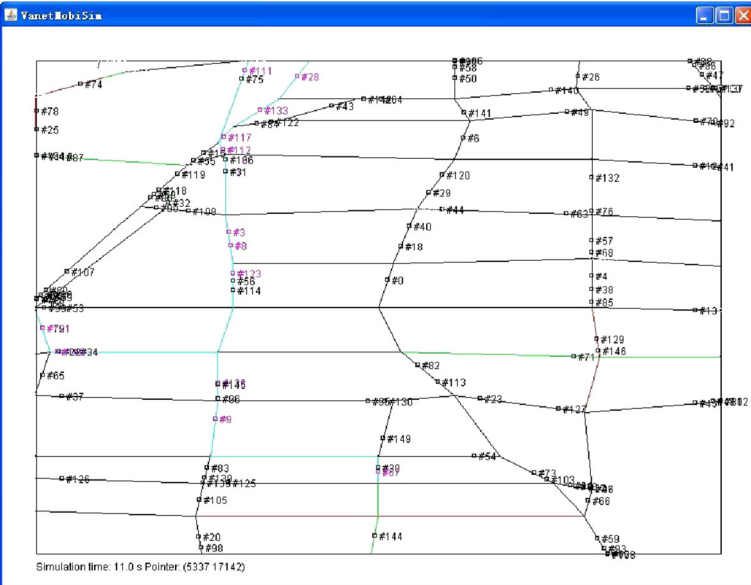

(a) Satellite screenshot

(b) Generated topology by Vanetmobsim