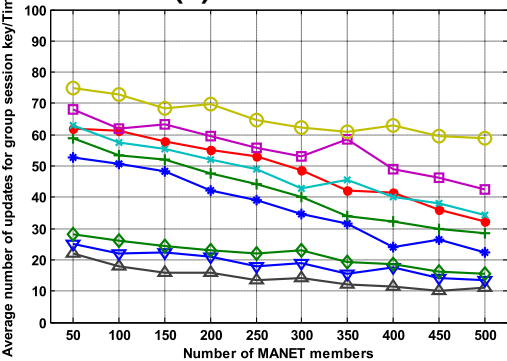

(a) Link Failure Rate: 5%**(b)** Link Failure Rate: 10%**(c)** Link Failure Rate: 15%**(d)** Link Failure Rate: 20%