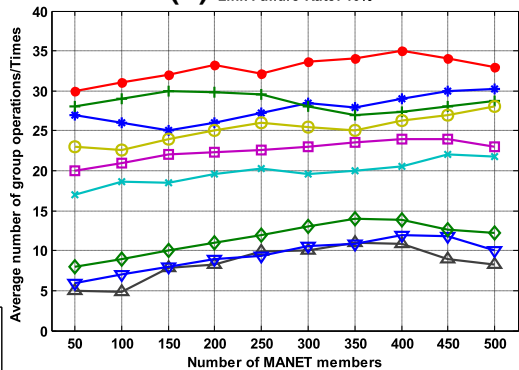

(a) Link Failure Rate: 5%**(b)** Link Failure Rate: 10%**(c)** Link Failure Rate: 15%**(d)** Link Failure Rate: 20%