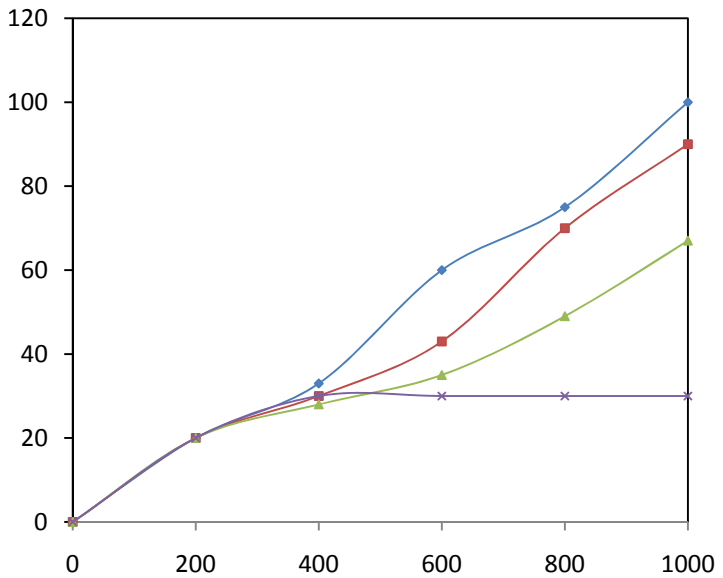

Average number of jobs Completed

- SSF\_P, proposed framework (with zero fault)
- proposed framework
- SHAPC
- SSF\_P

Time (ms)