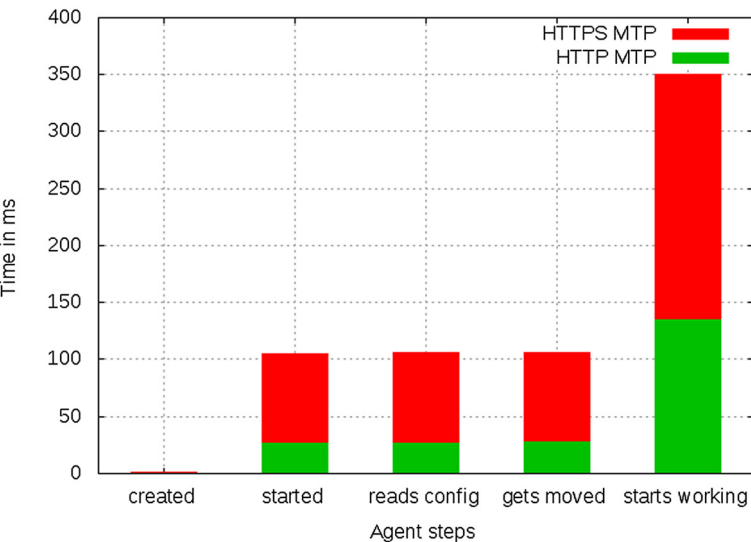

JADE move performance

JADE messaging performance