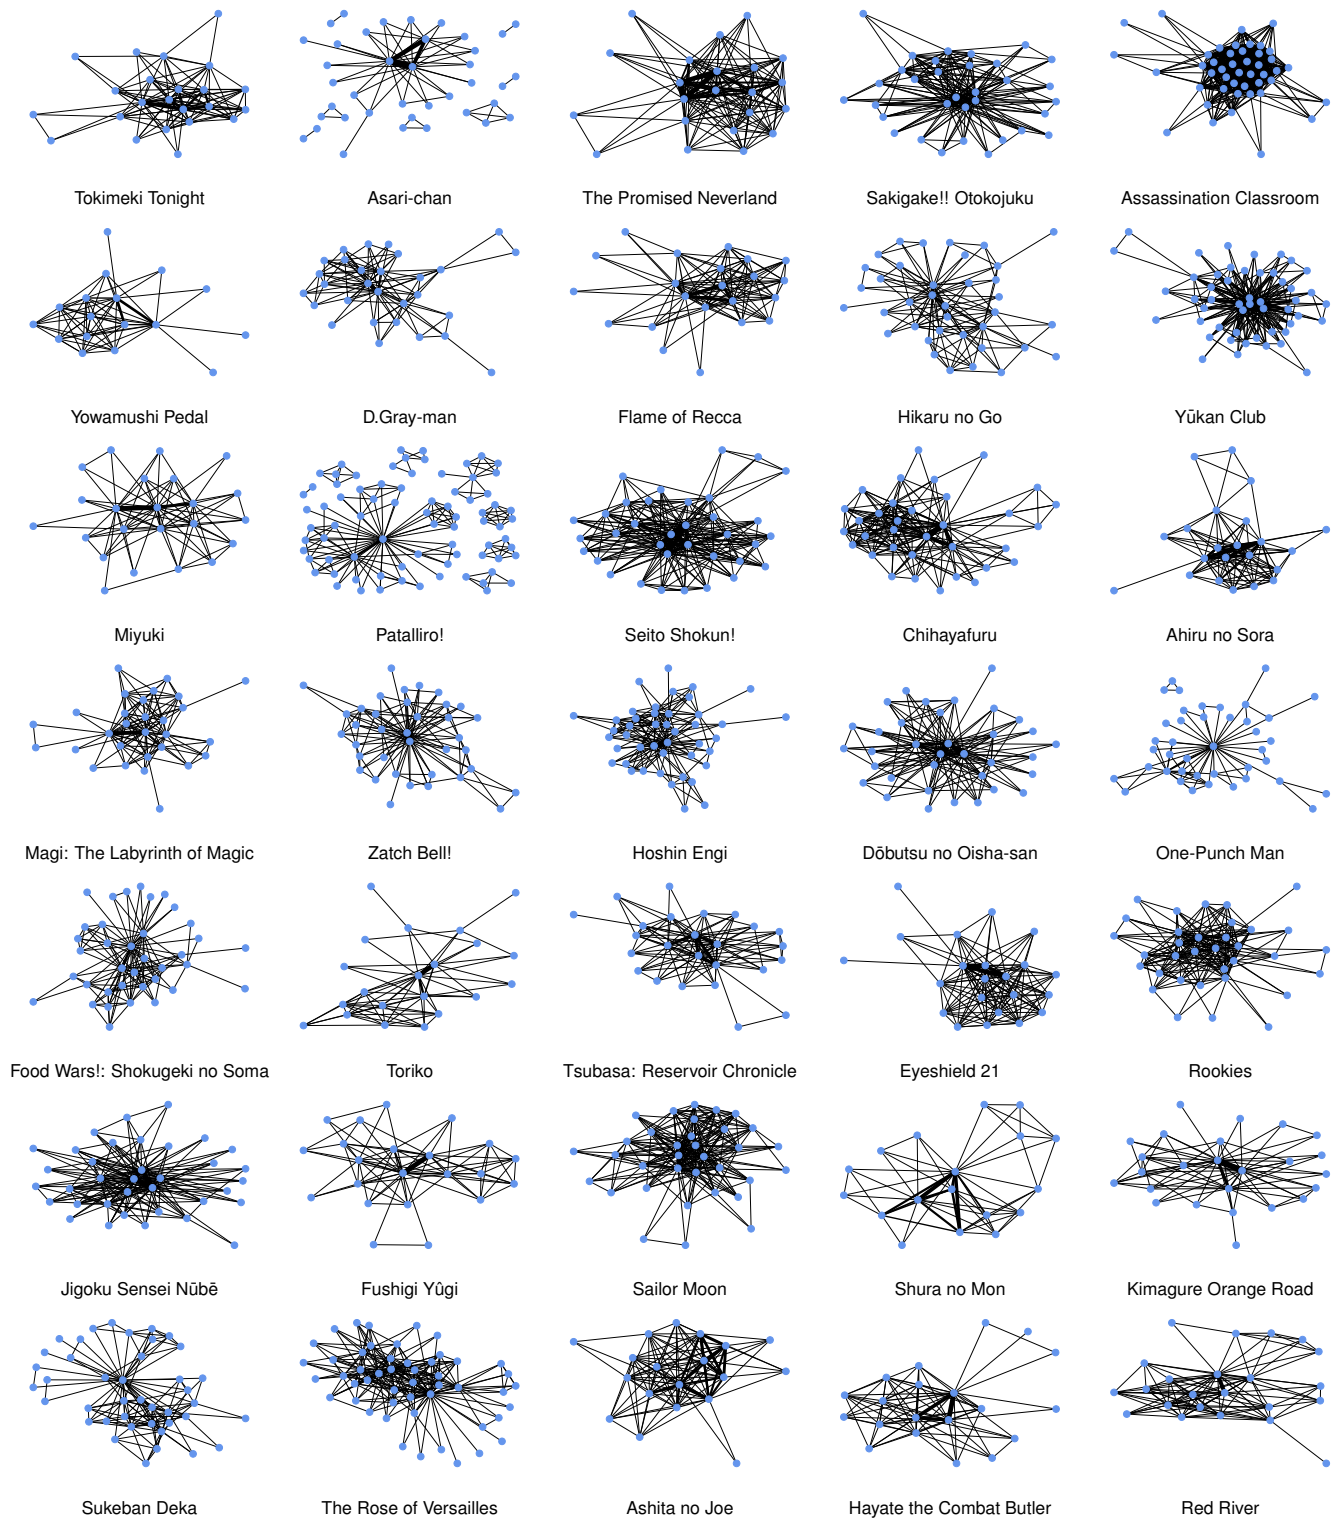

## Social network analysis of manga: similarities to real-world social networks and trends over decades

Kashin Sugishita and Naoki Masuda

Naoki Masuda

E-mail: [naokimas@buffalo.edu](mailto:naokimas@buffalo.edu)

**This PDF file includes:**

Fig. S1

Fig. S1. Character networks for 162 manga

Fig. S1. Character networks for 162 manga (continued)

Fig. S1. Character networks for 162 manga (continued)

Fig. S1. Character networks for 162 manga (continued)

**Fig. S1.** Character networks for 162 manga (continued)