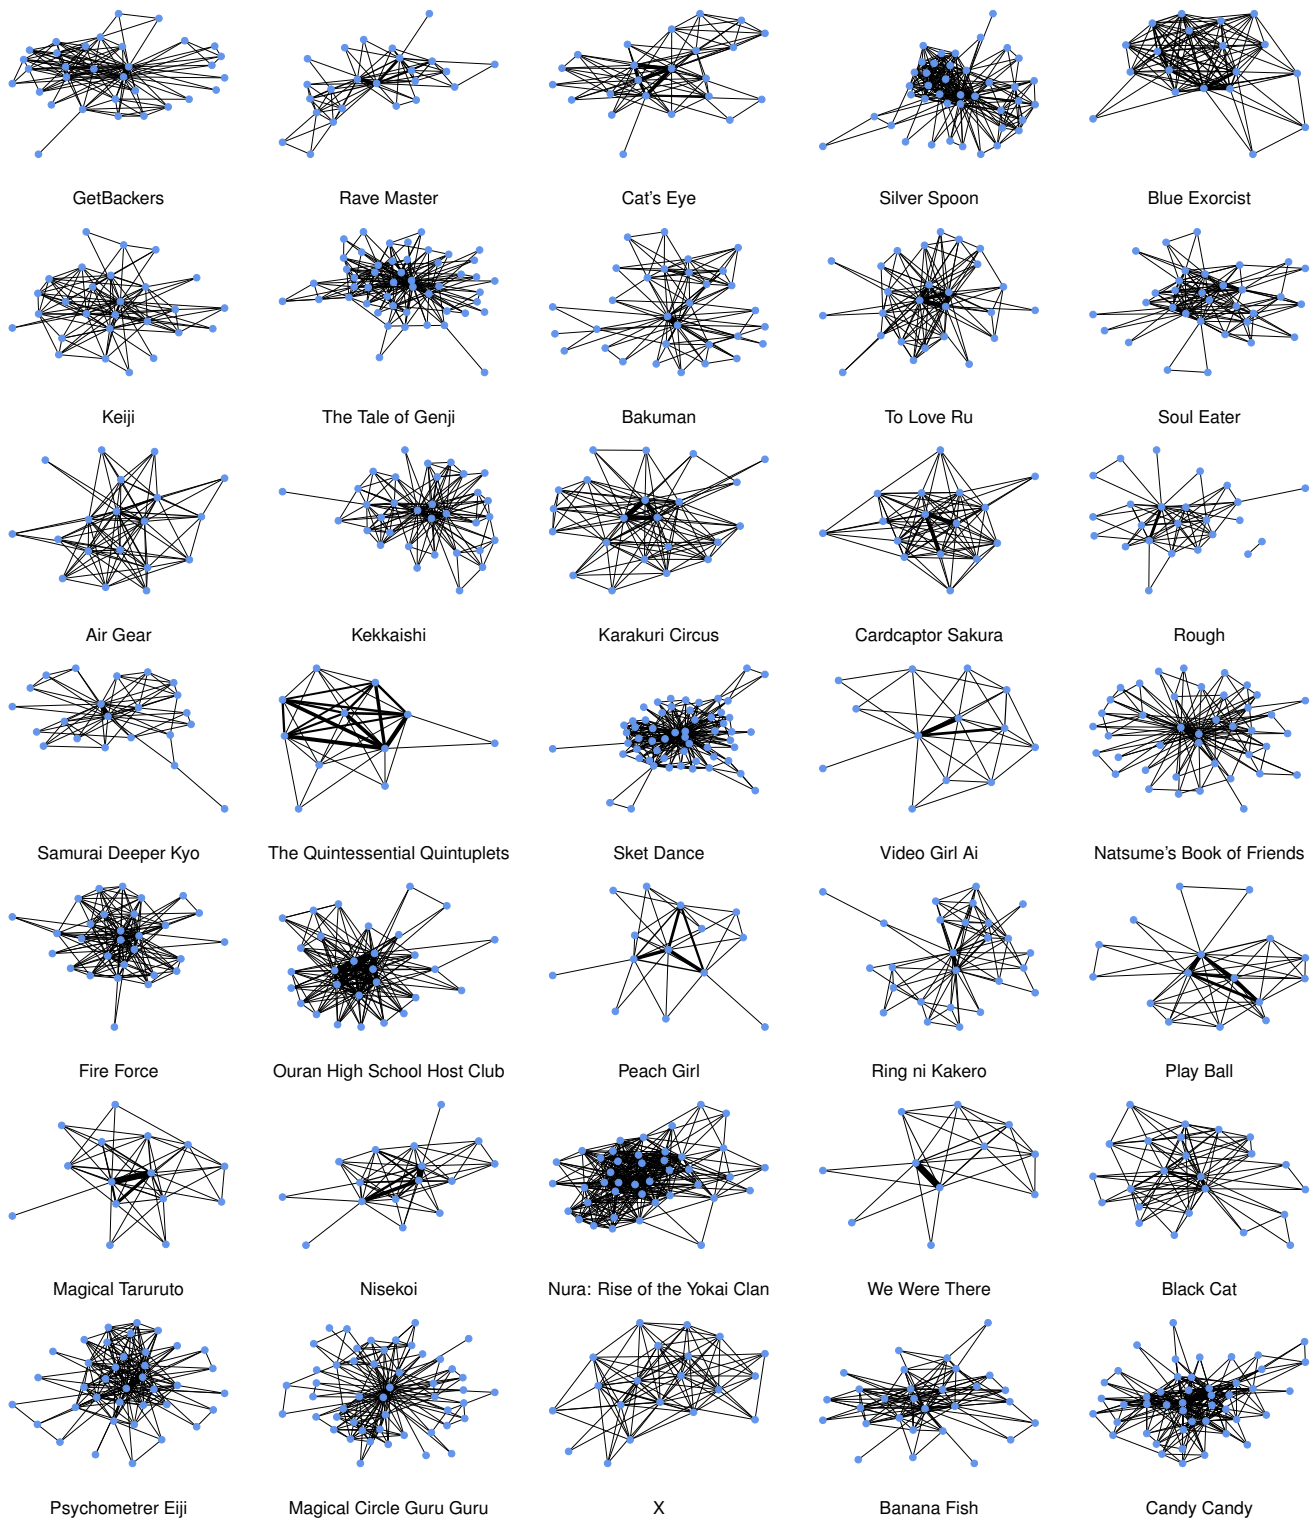

## Social network analysis of manga: similarities to real-world social networks and trends over decades

Kashin Sugishita and Naoki Masuda

Naoki Masuda

E-mail: [naokimas@buffalo.edu](mailto:naokimas@buffalo.edu)

**This PDF file includes:**

Fig. S1

Fig. S1. Character networks for 162 manga

Fig. S1. Character networks for 162 manga (continued)

Fig. S1. Character networks for 162 manga (continued)

Fig. S1. Character networks for 162 manga (continued)

**Fig. S1.** Character networks for 162 manga (continued)