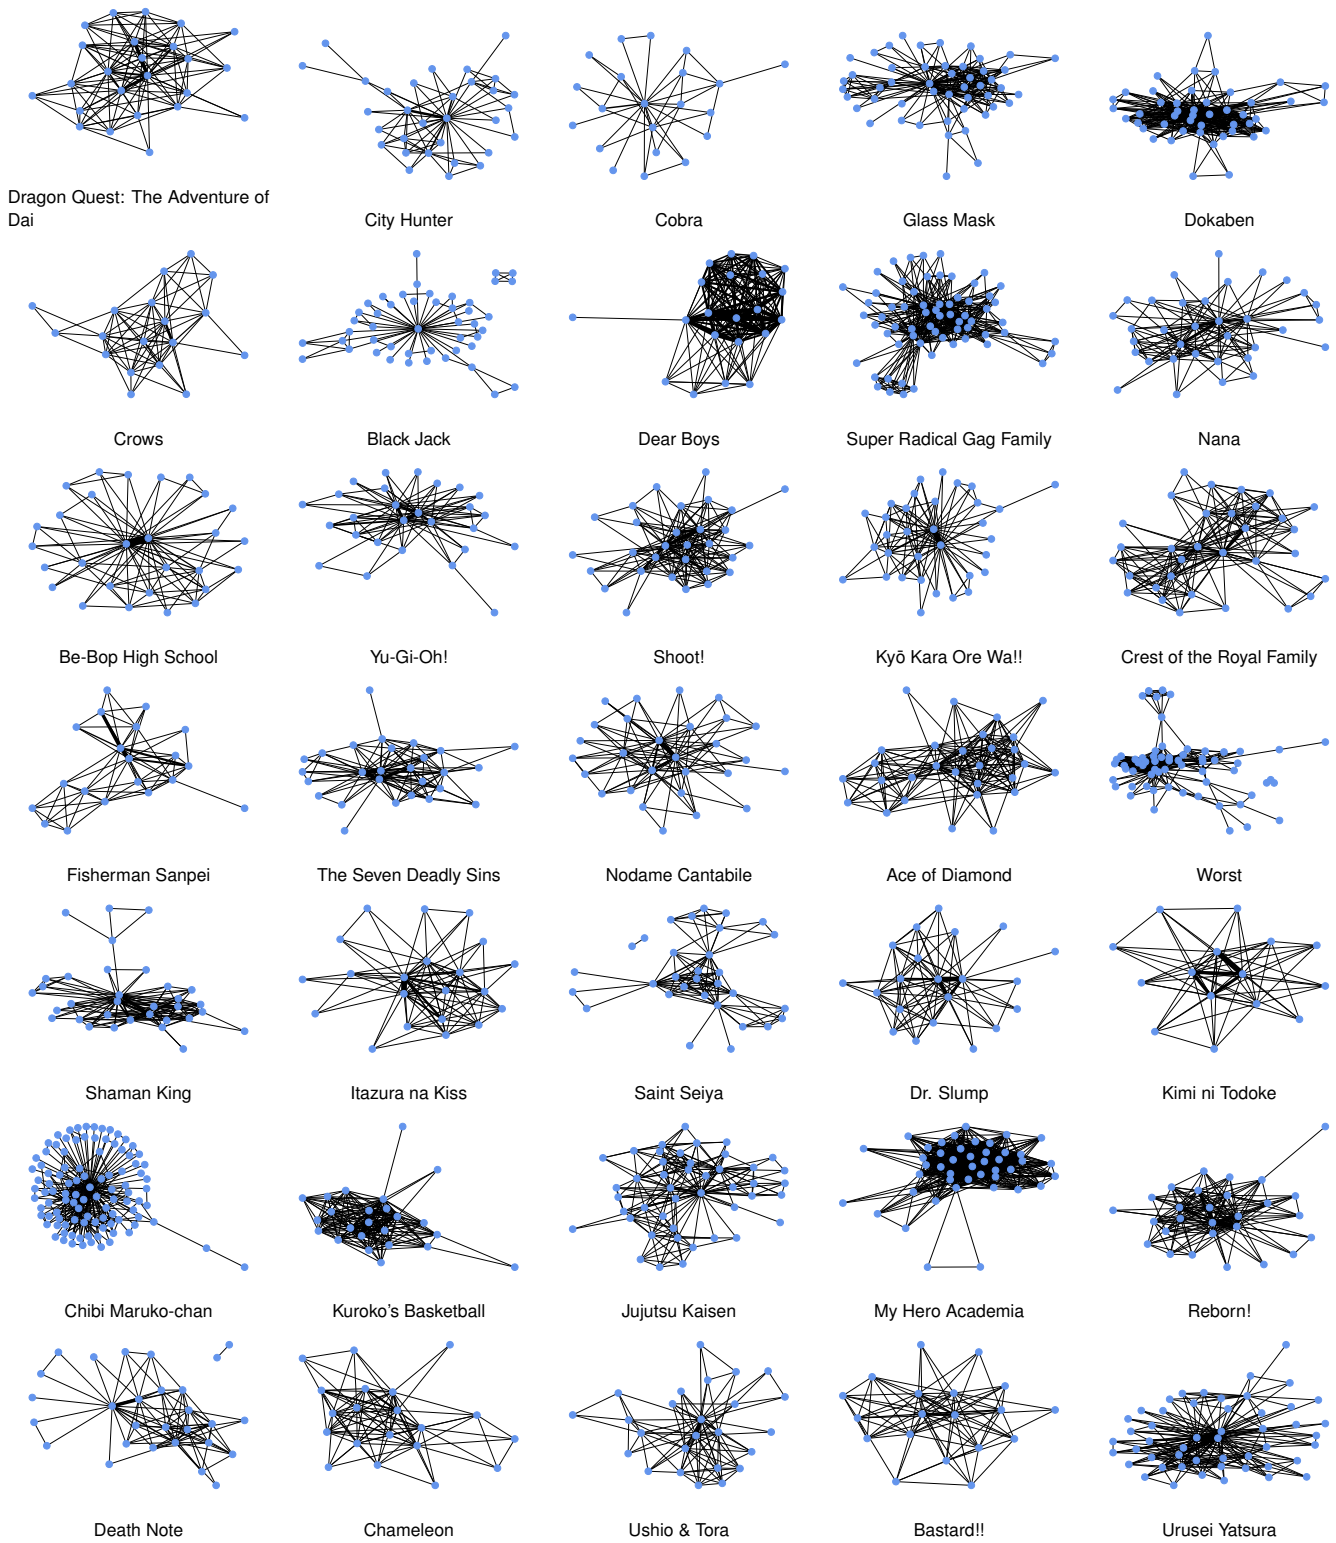

## Social network analysis of manga: similarities to real-world social networks and trends over decades

Kashin Sugishita and Naoki Masuda

Naoki Masuda

E-mail: [naokimas@buffalo.edu](mailto:naokimas@buffalo.edu)

**This PDF file includes:**

Fig. S1

Fig. S1. Character networks for 162 manga

Fig. S1. Character networks for 162 manga (continued)

Fig. S1. Character networks for 162 manga (continued)

Fig. S1. Character networks for 162 manga (continued)

**Fig. S1.** Character networks for 162 manga (continued)