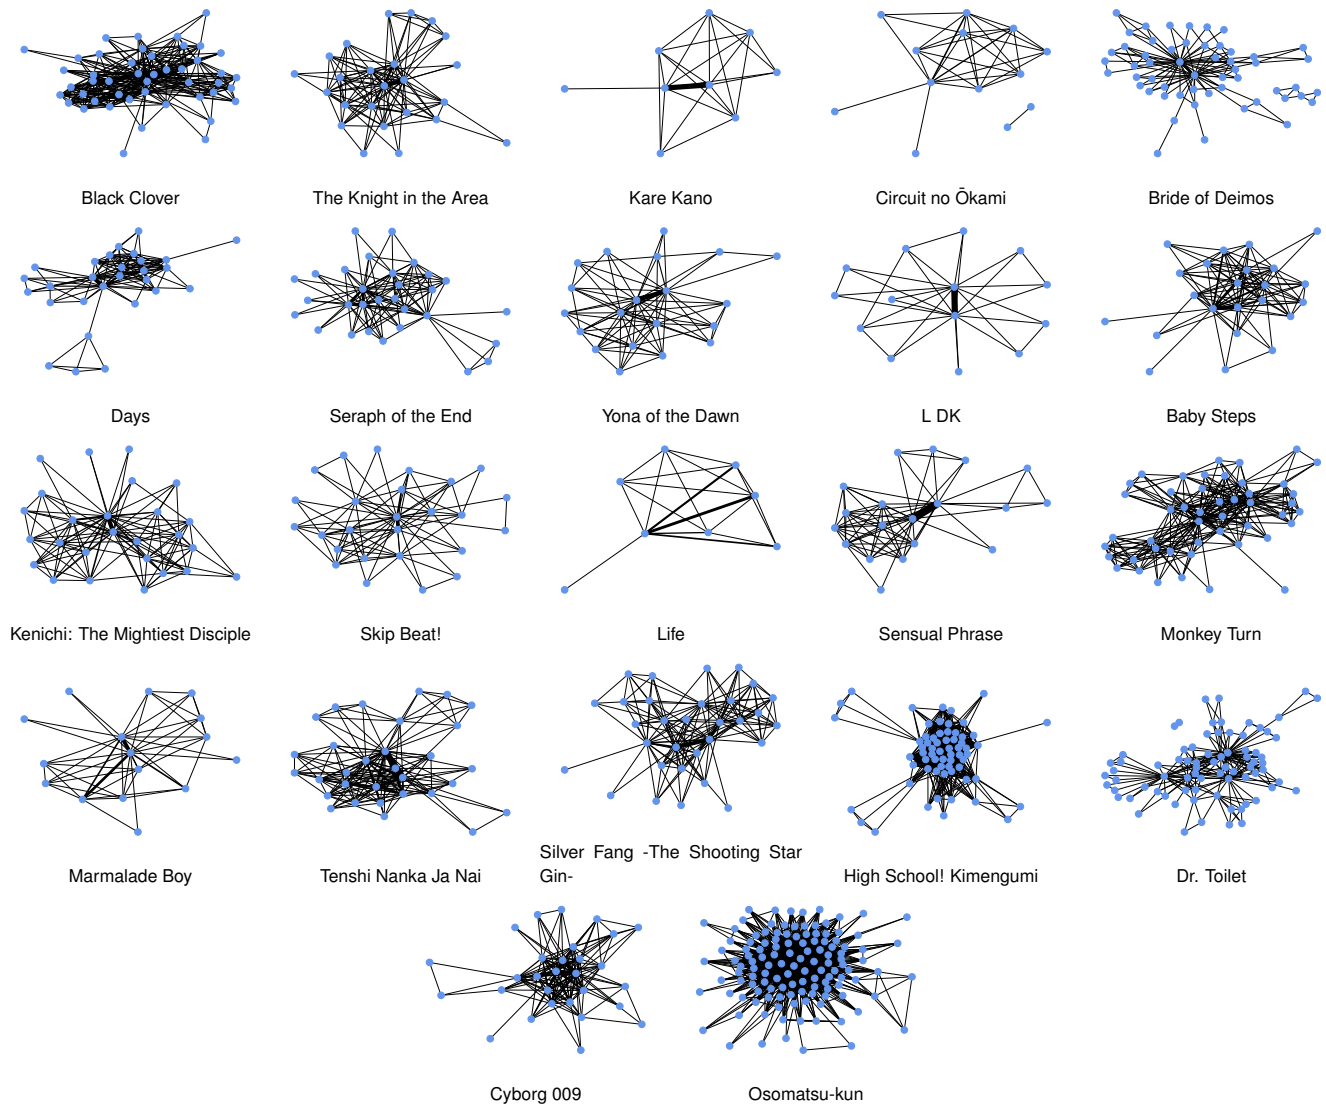

## Social network analysis of manga: similarities to real-world social networks and trends over decades

Kashin Sugishita and Naoki Masuda

Naoki Masuda

E-mail: [naokimas@buffalo.edu](mailto:naokimas@buffalo.edu)

**This PDF file includes:**

Fig. S1

Fig. S1. Character networks for 162 manga

Fig. S1. Character networks for 162 manga (continued)

Fig. S1. Character networks for 162 manga (continued)

Fig. S1. Character networks for 162 manga (continued)

**Fig. S1.** Character networks for 162 manga (continued)