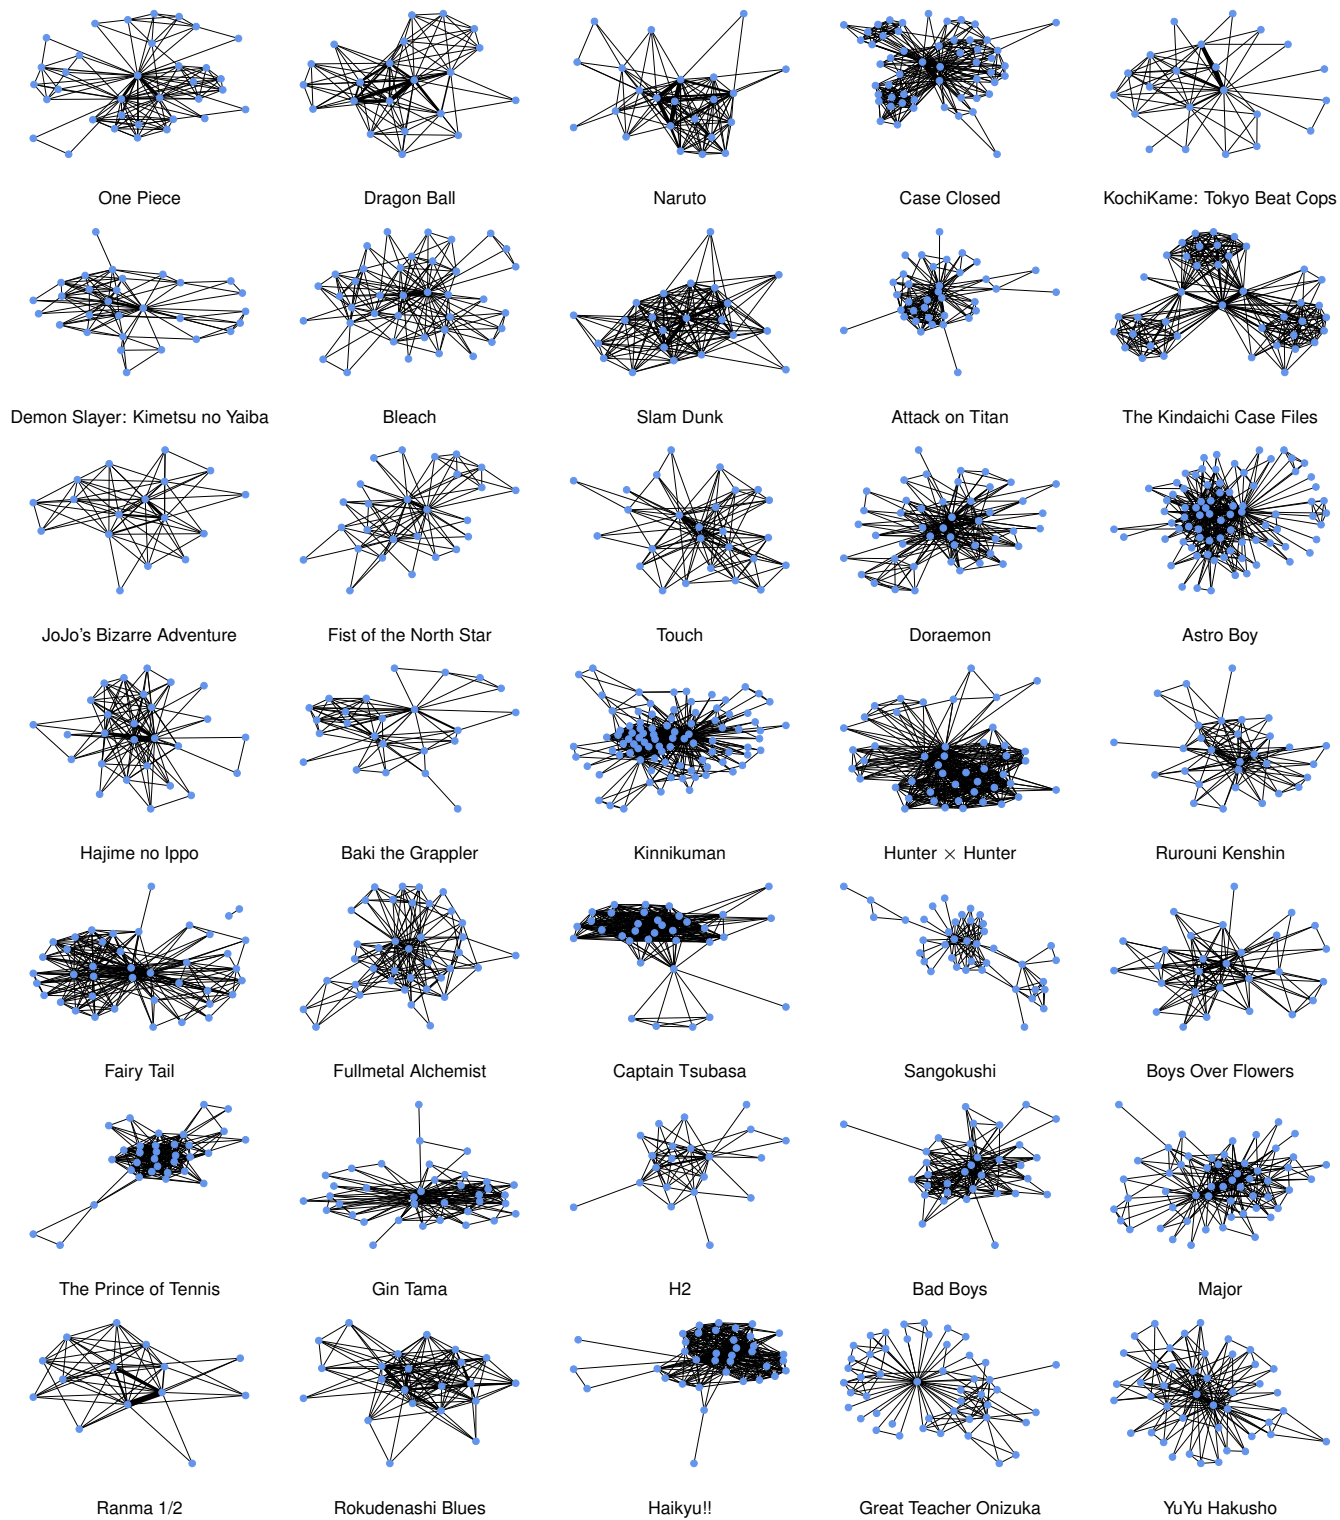

## Social network analysis of manga: similarities to real-world social networks and trends over decades

Kashin Sugishita and Naoki Masuda

Naoki Masuda

E-mail: [naokimas@buffalo.edu](mailto:naokimas@buffalo.edu)

**This PDF file includes:**

Fig. S1

Fig. S1. Character networks for 162 manga

Fig. S1. Character networks for 162 manga (continued)

Fig. S1. Character networks for 162 manga (continued)

Fig. S1. Character networks for 162 manga (continued)

**Fig. S1.** Character networks for 162 manga (continued)